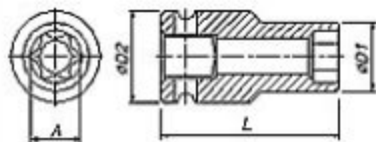

ENCAIXE DE 1/4" SOQUETE TORX (PARA PARAFUSO TX)

CÓDIGO	Tam. A	D1 Max	D2 Max.	L. Max.
TB-6770-E04	E - 04	7	13	25
TB-6770-E05	E - 05	8,0	13	25
TB-6770-E06	E - 06	9,2	13	25
TB-6770-E07	E - 07	10,0	13	25
TB-6770-E08	E - 08	11,0	13	25
TB-6770-E10	E - 10	13,0	13,5	25
TB-6770-E12	E - 12	15,0	13,5	25

SOQUETE TORX (PARA PARAFUSO TX)

CÓDIGO	Tam. A	D1 Max	D2 Max.	L. Max.
TB-7470-E06	E - 06	10,0	19,0	32
TB-7470-E07	E - 07	10,0	19,0	32
TB-7470-E08	E - 08	10,5	19,0	32
TB-7470-E10	E - 10	14,2	17,0	32
TB-7470-E11	E - 11	14,2	17,0	32
TB-7470-E12	E - 12	15,0	17,0	32
TB-7470-E14	E - 14	16,5	18,0	32
TB-7470-E16	E - 16	19,0	20,0	32

ENCAIXE DE 1/2" SOQUETE TORX (PARA PARAFUSO TX)

CÓDIGO	Tam. A	D1 Max	D2 Max.	L. Max.
TB-7870-E10	E - 10	14,0	22,0	38
TB-7870-E11	E - 11	14,0	22,0	38
TB-7870-E12	E - 12	16,0	22,0	38
TB-7870-E14	E - 14	17,0	22,0	38
TB-7870-E16	E - 16	19,0	22,0	38
TB-7870-E18	E - 18	21,0	24,0	38
TB-7870-E20	E - 20	23,0	26,0	38
TB-7870-E22	E - 22	26,5	30,0	45
TB-7870-E24	E - 24	28,5	30,0	45