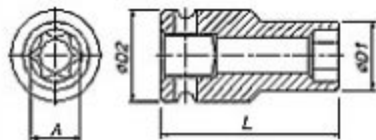

ENCAIXE DE 1/4" SOQUETE TORX (PARA PARAFUSO TX)

CÓDIGO	Tam. A	D1 Max	D2 Max.	L. Max.
TB-6770-E04	E - 04	7	13	25
TB-6770-E05	E - 05	8,0	13	25
TB-6770-E06	E - 06	9,2	13	25
TB-6770-E07	E - 07	10,0	13	25
TB-6770-E08	E - 08	11,0	13	25
TB-6770-E10	E - 10	13,0	13,5	25
TB-6770-E12	E - 12	15,0	13,5	25

SOQUETE TORX (PARA PARAFUSO TX)

CÓDIGO	Tam. A	D1 Max	D2 Max.	L. Max.
TB-7470-E06	E - 06	10,0	19,0	32
TB-7470-E07	E - 07	10,0	19,0	32
TB-7470-E08	E - 08	10,5	19,0	32
TB-7470-E10	E - 10	14,2	17,0	32
TB-7470-E11	E - 11	14,2	17,0	32
TB-7470-E12	E - 12	15,0	17,0	32
TB-7470-E14	E - 14	16,5	18,0	32
TB-7470-E16	E - 16	19,0	20,0	32

ENCAIXE DE 1/2" SOQUETE TORX (PARA PARAFUSO TX)

CÓDIGO	Tam. A	D1 Max	D2 Max.	L. Max.
TB-7870-E10	E - 10	14,0	22,0	38
TB-7870-E11	E - 11	14,0	22,0	38
TB-7870-E12	E - 12	16,0	22,0	38
TB-7870-E14	E - 14	17,0	22,0	38
TB-7870-E16	E - 16	19,0	22,0	38
TB-7870-E18	E - 18	21,0	24,0	38
TB-7870-E20	E - 20	23,0	26,0	38
TB-7870-E22	E - 22	26,5	30,0	45
TB-7870-E24	E - 24	28,5	30,0	45